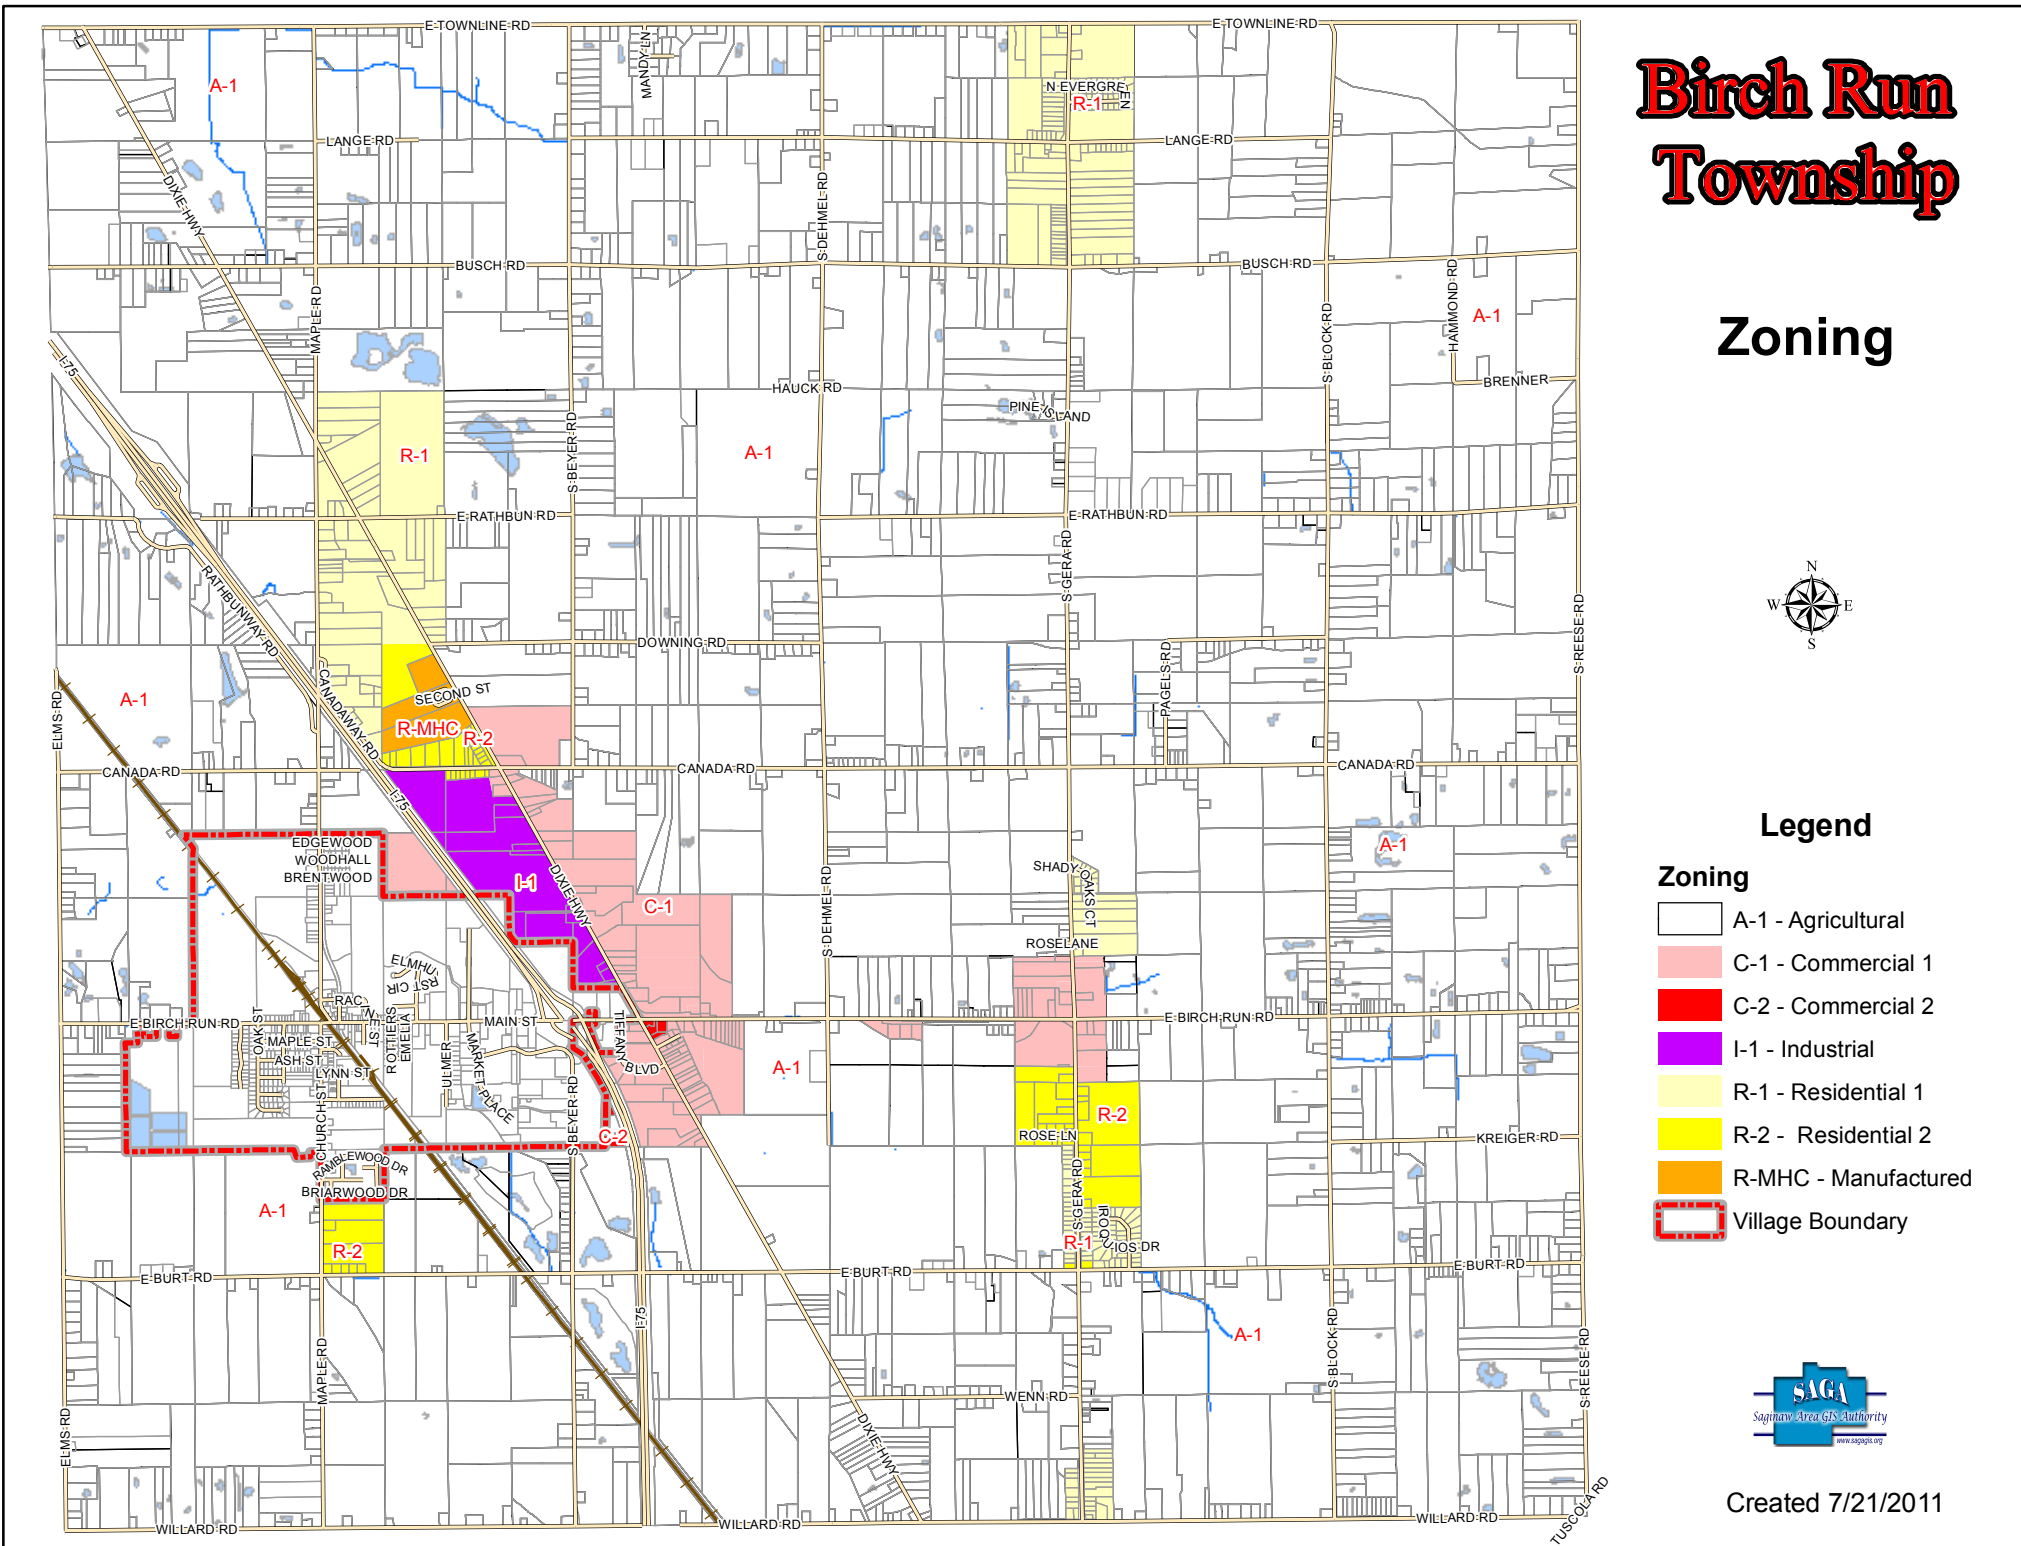

Birch Run Township

Zoning

Legend

Zoning

-  A-1 - Agricultural
-  C-1 - Commercial 1
-  C-2 - Commercial 2
-  I-1 - Industrial
-  R-1 - Residential 1
-  R-2 - Residential 2
-  R-MHC - Manufactured
-  Village Boundary